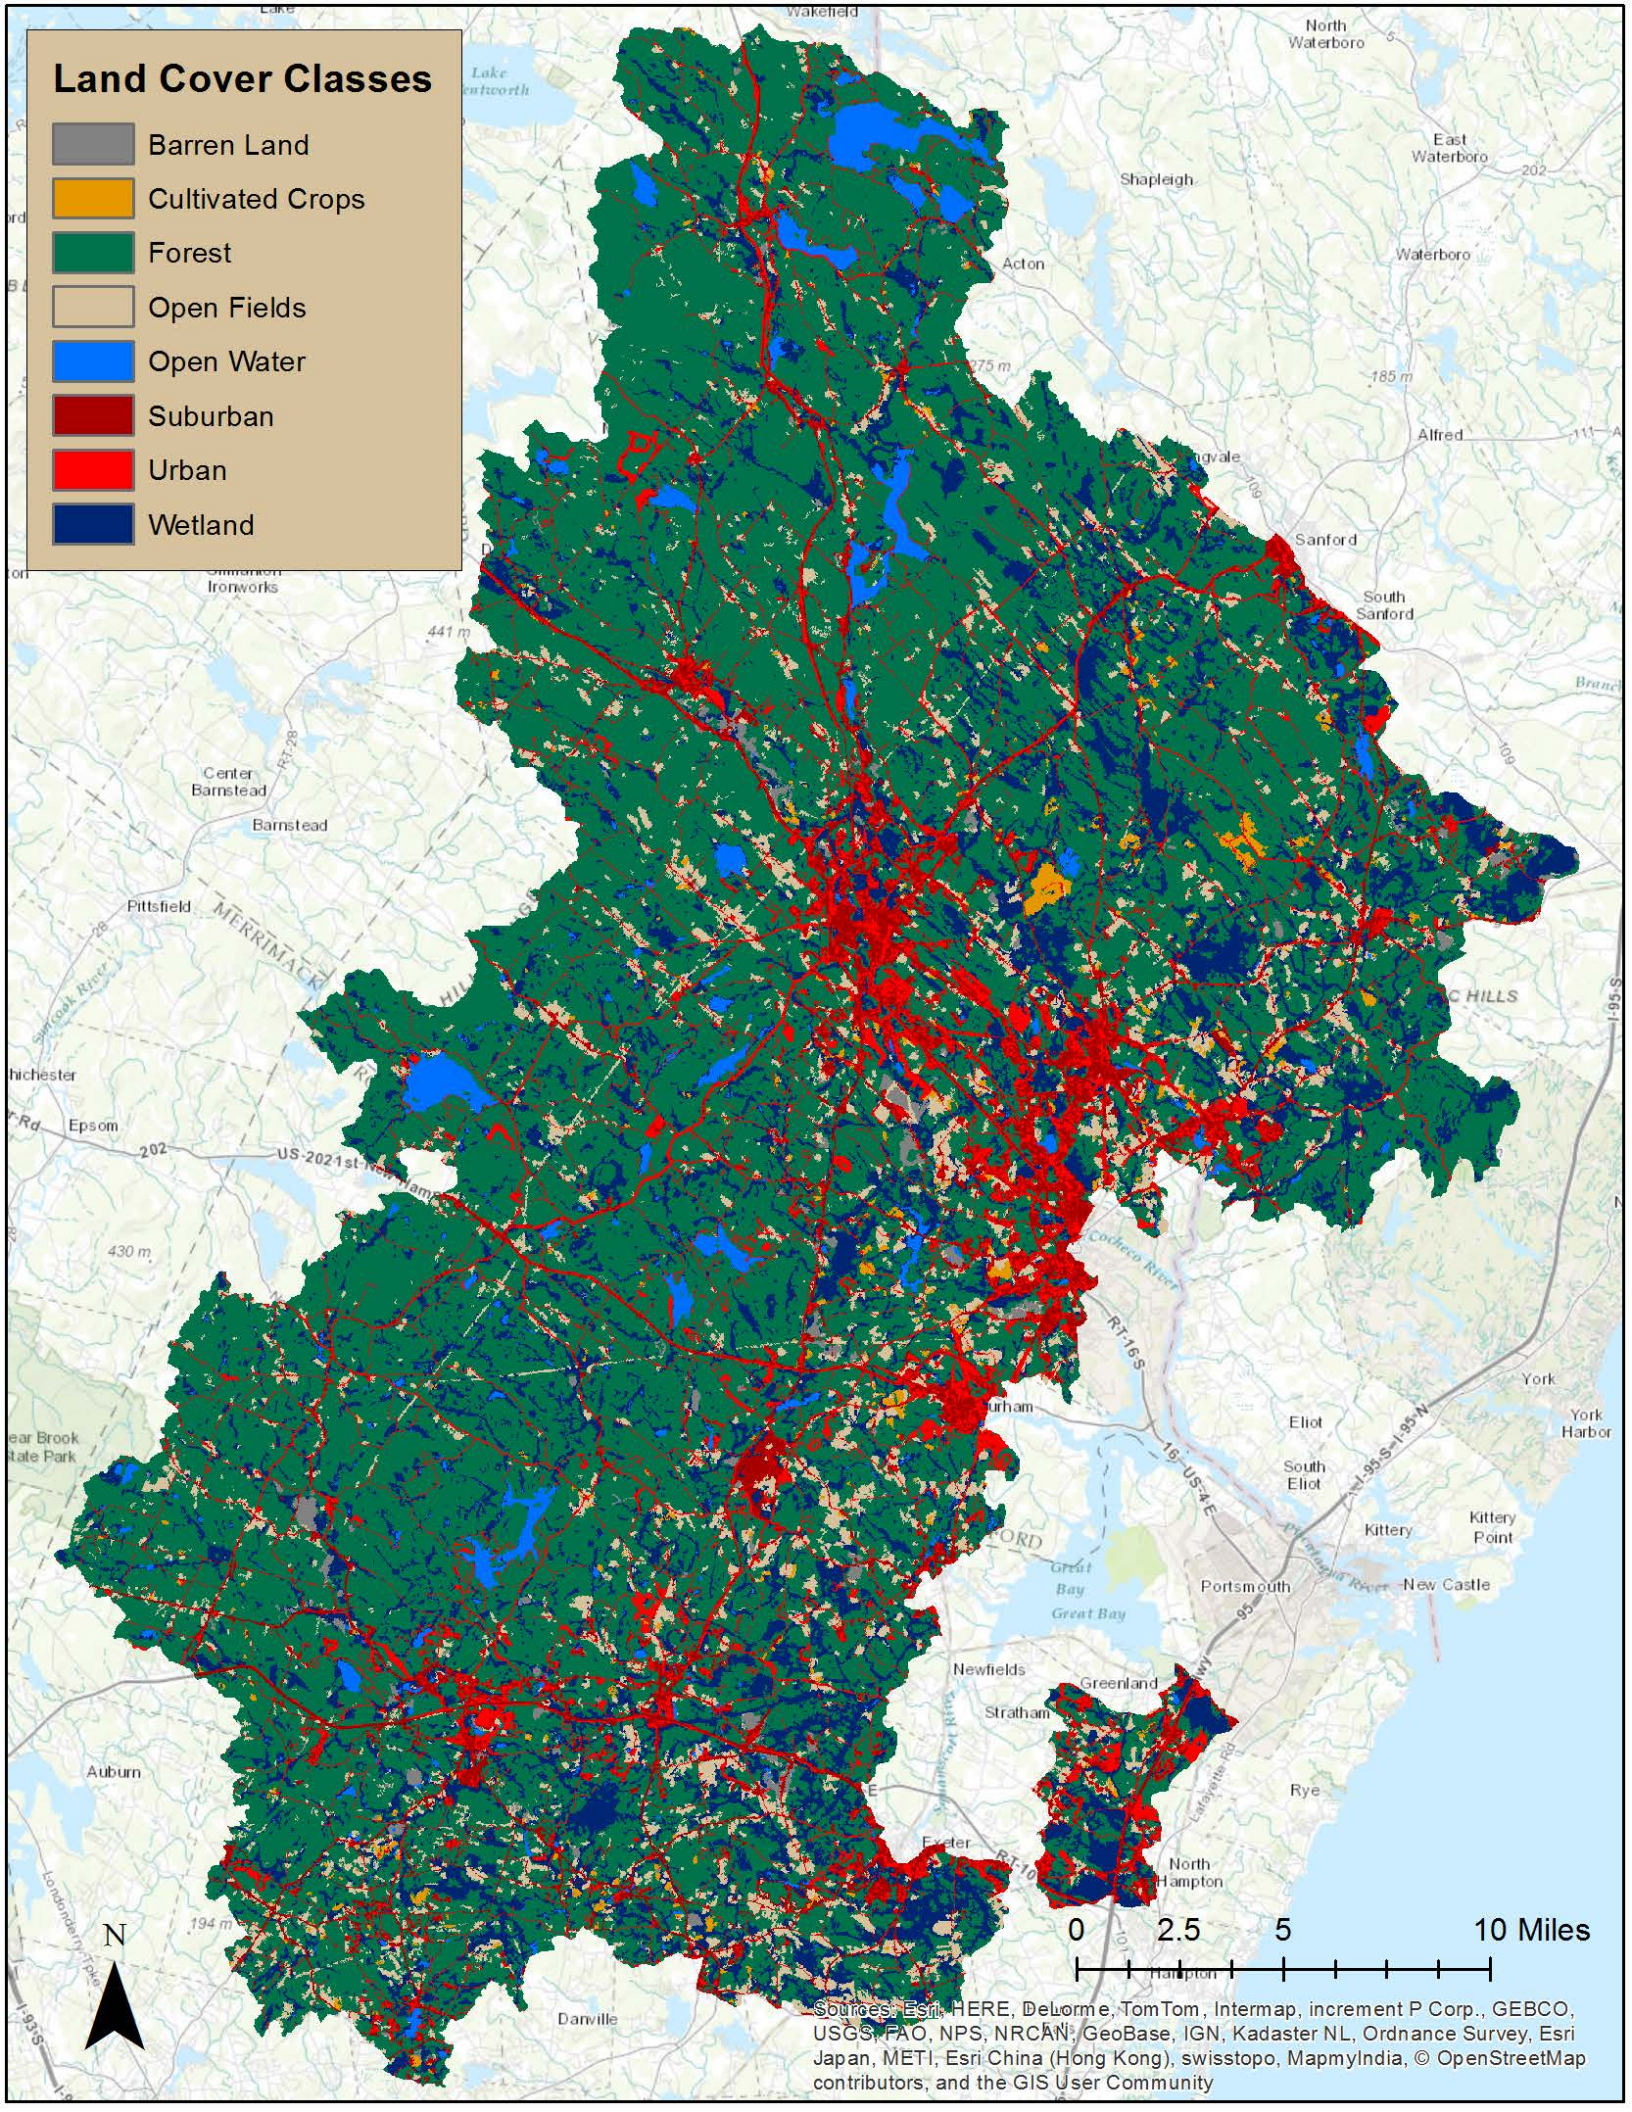

Land Cover Classes

- Barren Land
- Cultivated Crops
- Forest
- Open Fields
- Open Water
- Suburban
- Urban
- Wetland

Sources: Esri, HERE, DeLorme, TomTom, Intermap, increment P Corp., GEBCO, USGS, FAO, NPS, NRCAN, GeoBase, IGN, Kadaster NL, Ordnance Survey, Esri Japan, METI, Esri China (Hong Kong), swisstopo, MapmyIndia, © OpenStreetMap contributors, and the GIS User Community