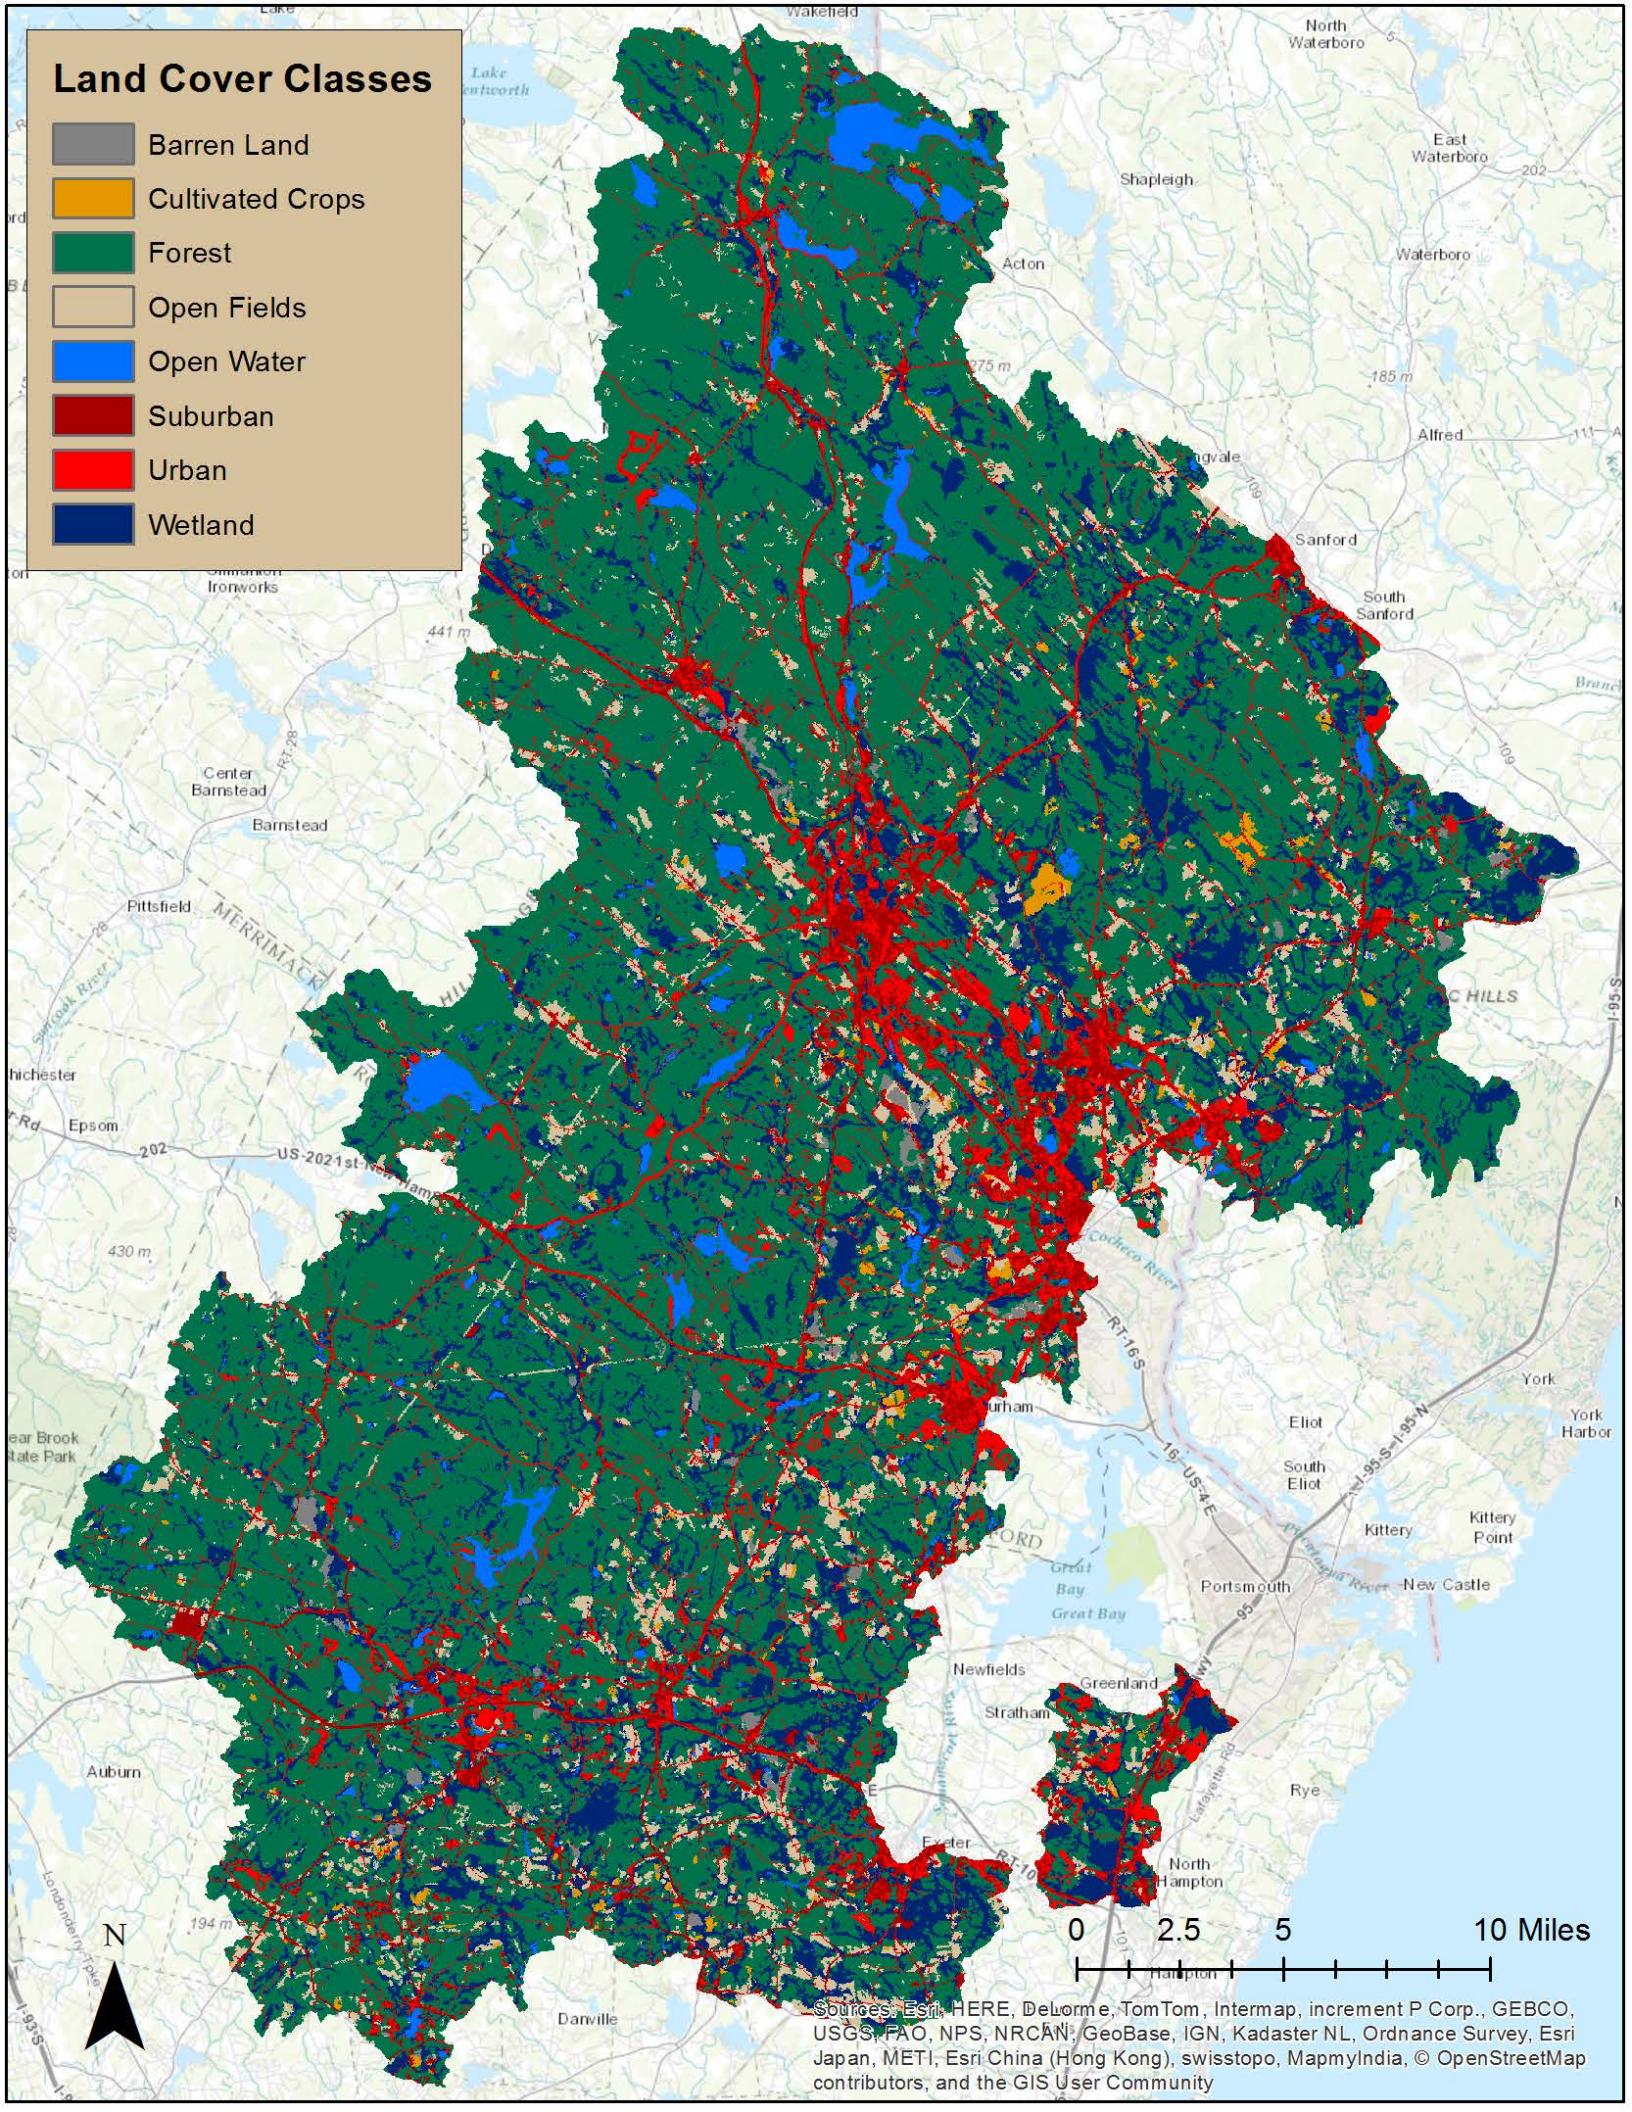

# Land Cover Classes

- Barren Land
- Cultivated Crops
- Forest
- Open Fields
- Open Water
- Suburban
- Urban
- Wetland

Sources: Esri, HERE, DeLorme, TomTom, Intermap, increment P Corp., GEBCO, USGS, FAO, NPS, NRCAN, GeoBase, IGN, Kadaster NL, Ordnance Survey, Esri Japan, METI, Esri China (Hong Kong), swisstopo, MapmyIndia, © OpenStreetMap contributors, and the GIS User Community